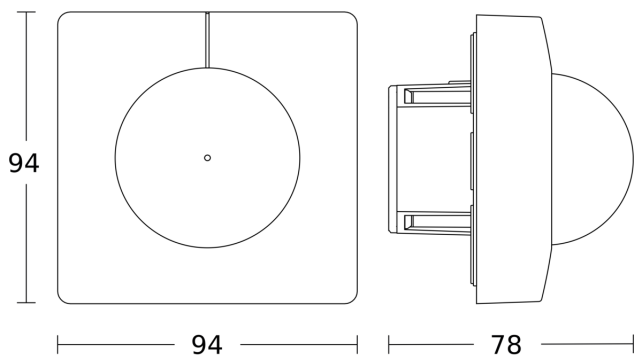

# IS 345

COM1 - in-ceiling installation, sq  
EAN 4007841 079673  
Article number 079673

Dimension Drawing 1

Dimension Drawing 2